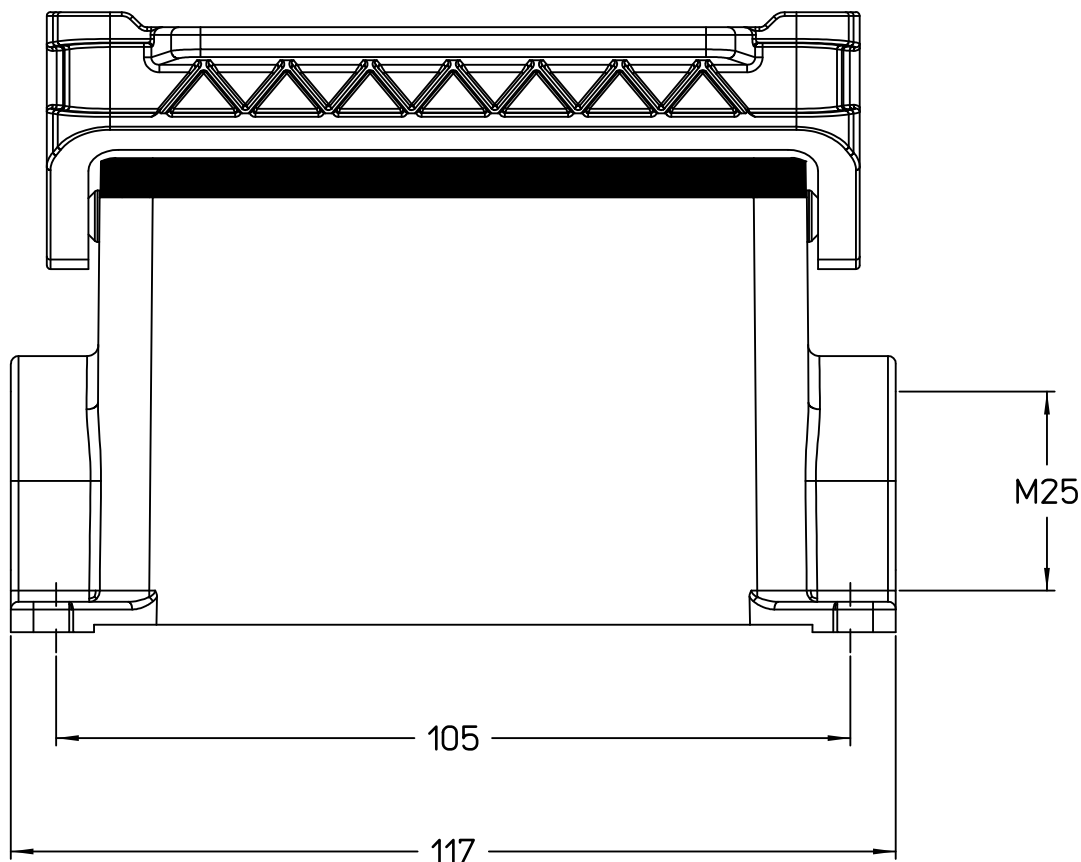

Diritti riservati All rights reserved

1

2

3

Dimensions
in mm

Simplified representation with dimensions without tolerance

Original Size A4

JMPP 16 L25

Date 08/11/23

surface mounting housing, size "77.27", 1x M25 side entry,

Sign. G. Renna

with 1 Jei-P lever

Scale
1:1

1

2

3