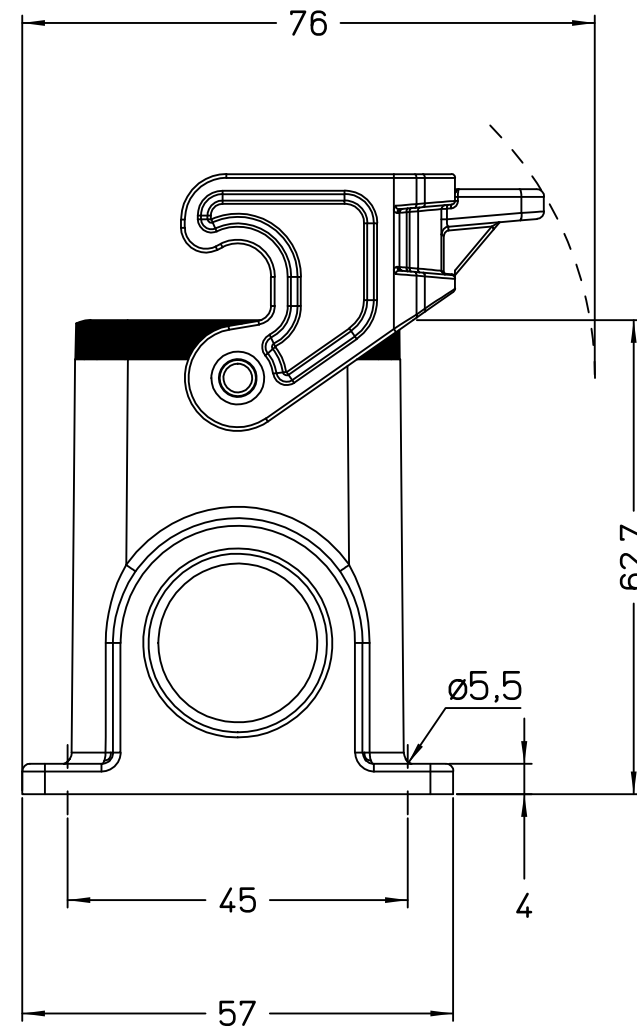

Diritti riservati All rights reserved

1

2

3

Dimensions
in mm

Simplified representation with dimensions without tolerance

Original Size A4

JMPP 16 L25

Date 08/11/23

surface mounting housing, size "77.27", 1x M25 side entry,

Sign. G. Renna

with 1 Jei-P lever

Scale
1:1

1

2

3